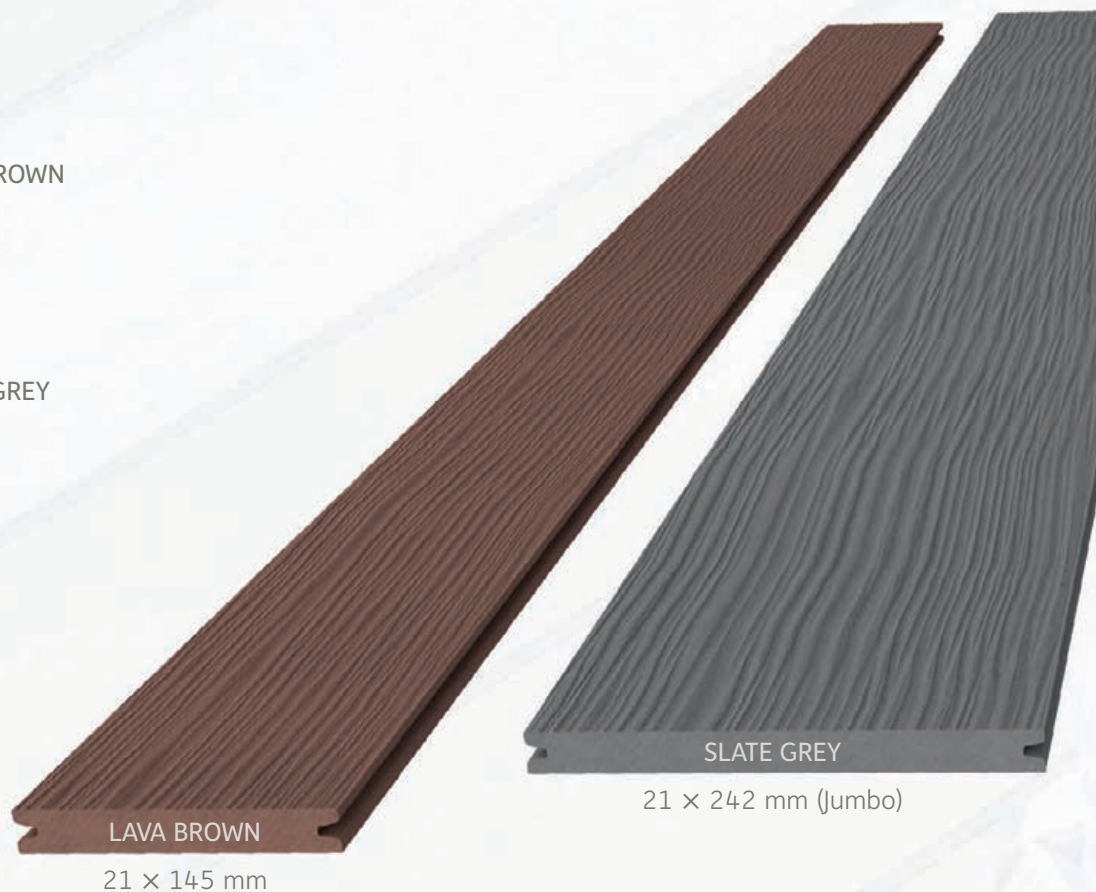

# PREMIUM PLUS – top-quality

Too refined for outside? As if! The megawood® **PREMIUM PLUS** barefootboards are a top-quality product. This is where **unique specimens** meet volume production: The uniqueness of the **planed floorboard surface** is combined with the advantages of the **finest surface structure** in dark, refined colours.

LAVA BROWN

SLATE GREY

## PREMIUM PLUS BAREFOOTBOARD

**Surface:** Textured-planed, surface, brushed underside

PREMIUM PLUS barefootboard,  
slate grey, closed gap

made in Germany

**megawood**

You can find application examples  
via the adjacent QR code or at  
[www.megawood.com/113](http://www.megawood.com/113)