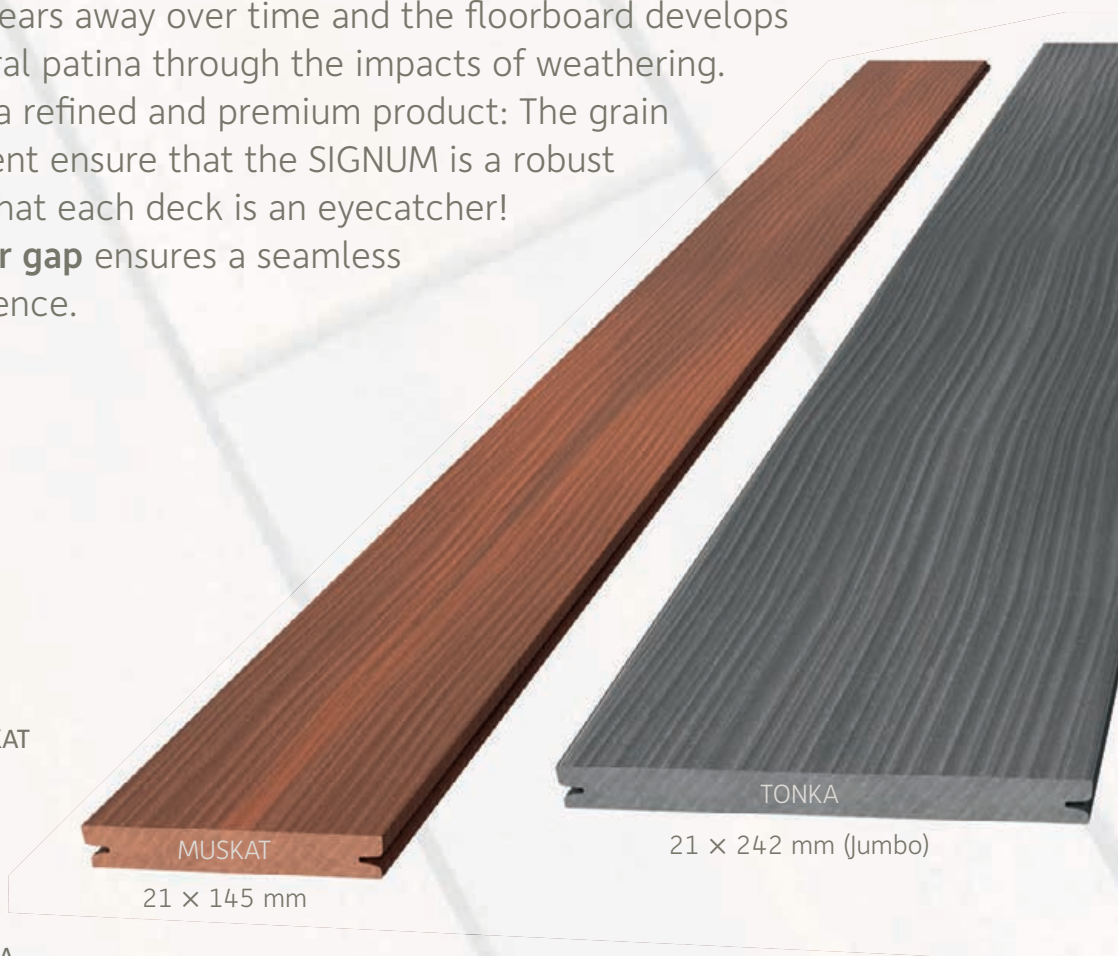

SIGNUM – Guaranteed to be unique

The megawood® **SIGNUM barefootboards** are "**signed by nature**". In addition to the textured surface, each barefootboard boasts a unique refined grain. But that's not enough. We also apply a polish to the surface as an initial protection for transport, laying and the first few weeks of use. This polish wears away over time and the floorboard develops its own natural patina through the impacts of weathering. This creates a refined and premium product: The grain and refinement ensure that the SIGNUM is a robust beauty and that each deck is an eyecatcher! The **narrower gap** ensures a seamless deck appearance.

SIGNUM BAREFOOTBOARD

Surface: Single-sided, textured, polished surface, 5 mm gap

SIGNUM barefootboard,
Muskat, open gap

You can find application examples
via the adjacent QR code or at
www.megawood.com/111