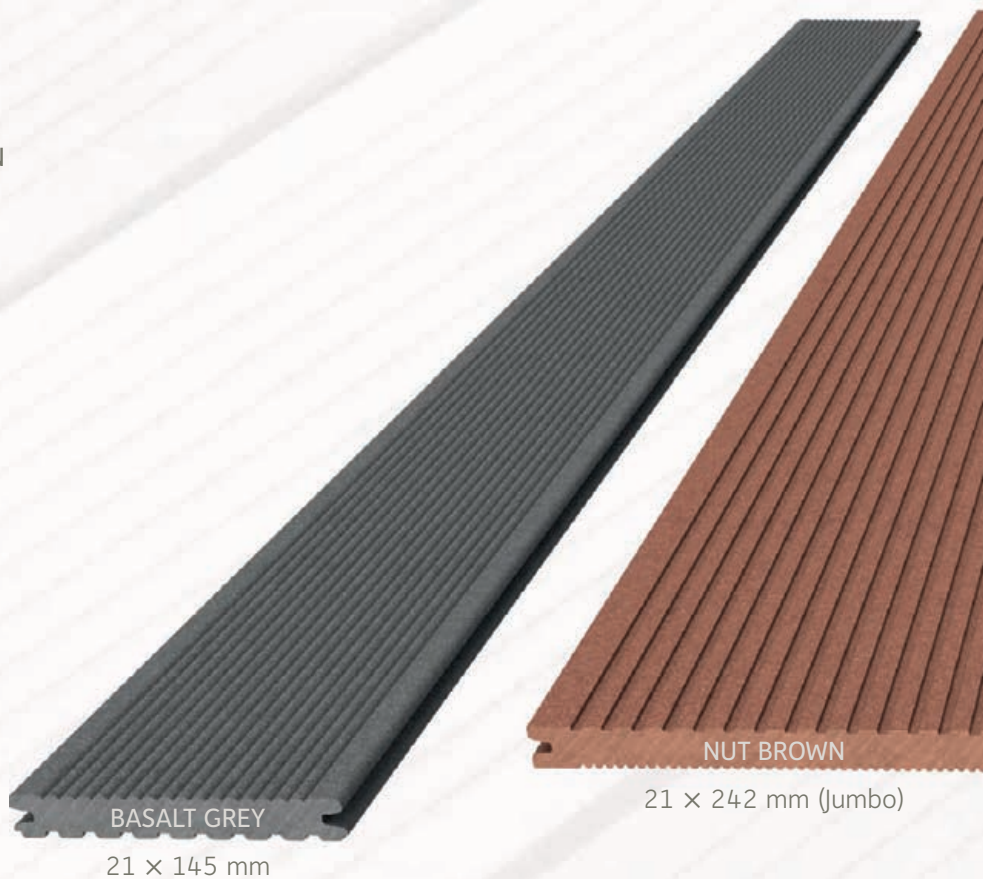

# CLASSIC but not ordinary

No matter how you rotate and turn it, our **CLASSIC barefootboards** simply fit in everywhere. The megawood® combination deck board profile allows the boards to be laid on both sides – either with a **reeded** or **grooved** surface. Our **megawood® solid deck boards** are flexible and are suitable for all applications.

NATURAL BROWN

NUT BROWN

BASALT GREY

LAVA BROWN

SLATE GREY

## CLASSIC BAREFOOTBOARD

**Surface:** Combination floorboard, reeded surface, grooved underside.  
The tried-and-trusted classic for the decking.

made in Germany

**megawood**

CLASSIC barefootboard,  
Nut brown, open gap